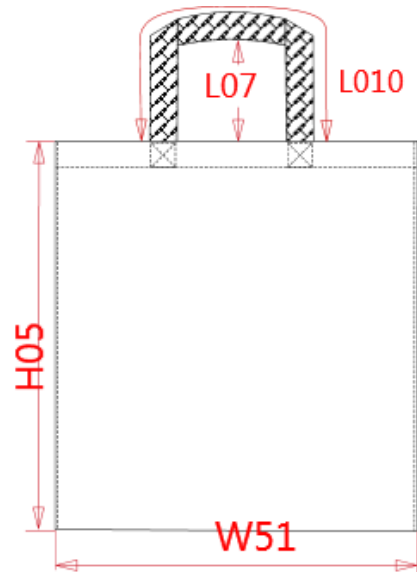

REFERENCE : KI0256

SIZES : U

COMPOSITION :

Main fabric : Jute laminated PU backing 100% Jute

TECHNICAL DETAIL :

Transparent laminated backing

ARTICLE WEIGHT :

154 gr/pc

COLORS	PANTONE SERIGRAPHIE
Natural	7534C
Midnight Blue	7547C

MEASUREMENT							
Description	U						
H05 Hauteur totale / Total height	42						
W51 Total width	38						
L07 Height of shoulder belt	21						

PACKING	
Box	100 pcs / box U => L:44cm W:44cm H:60cm GW:16.7kg NW:15kg